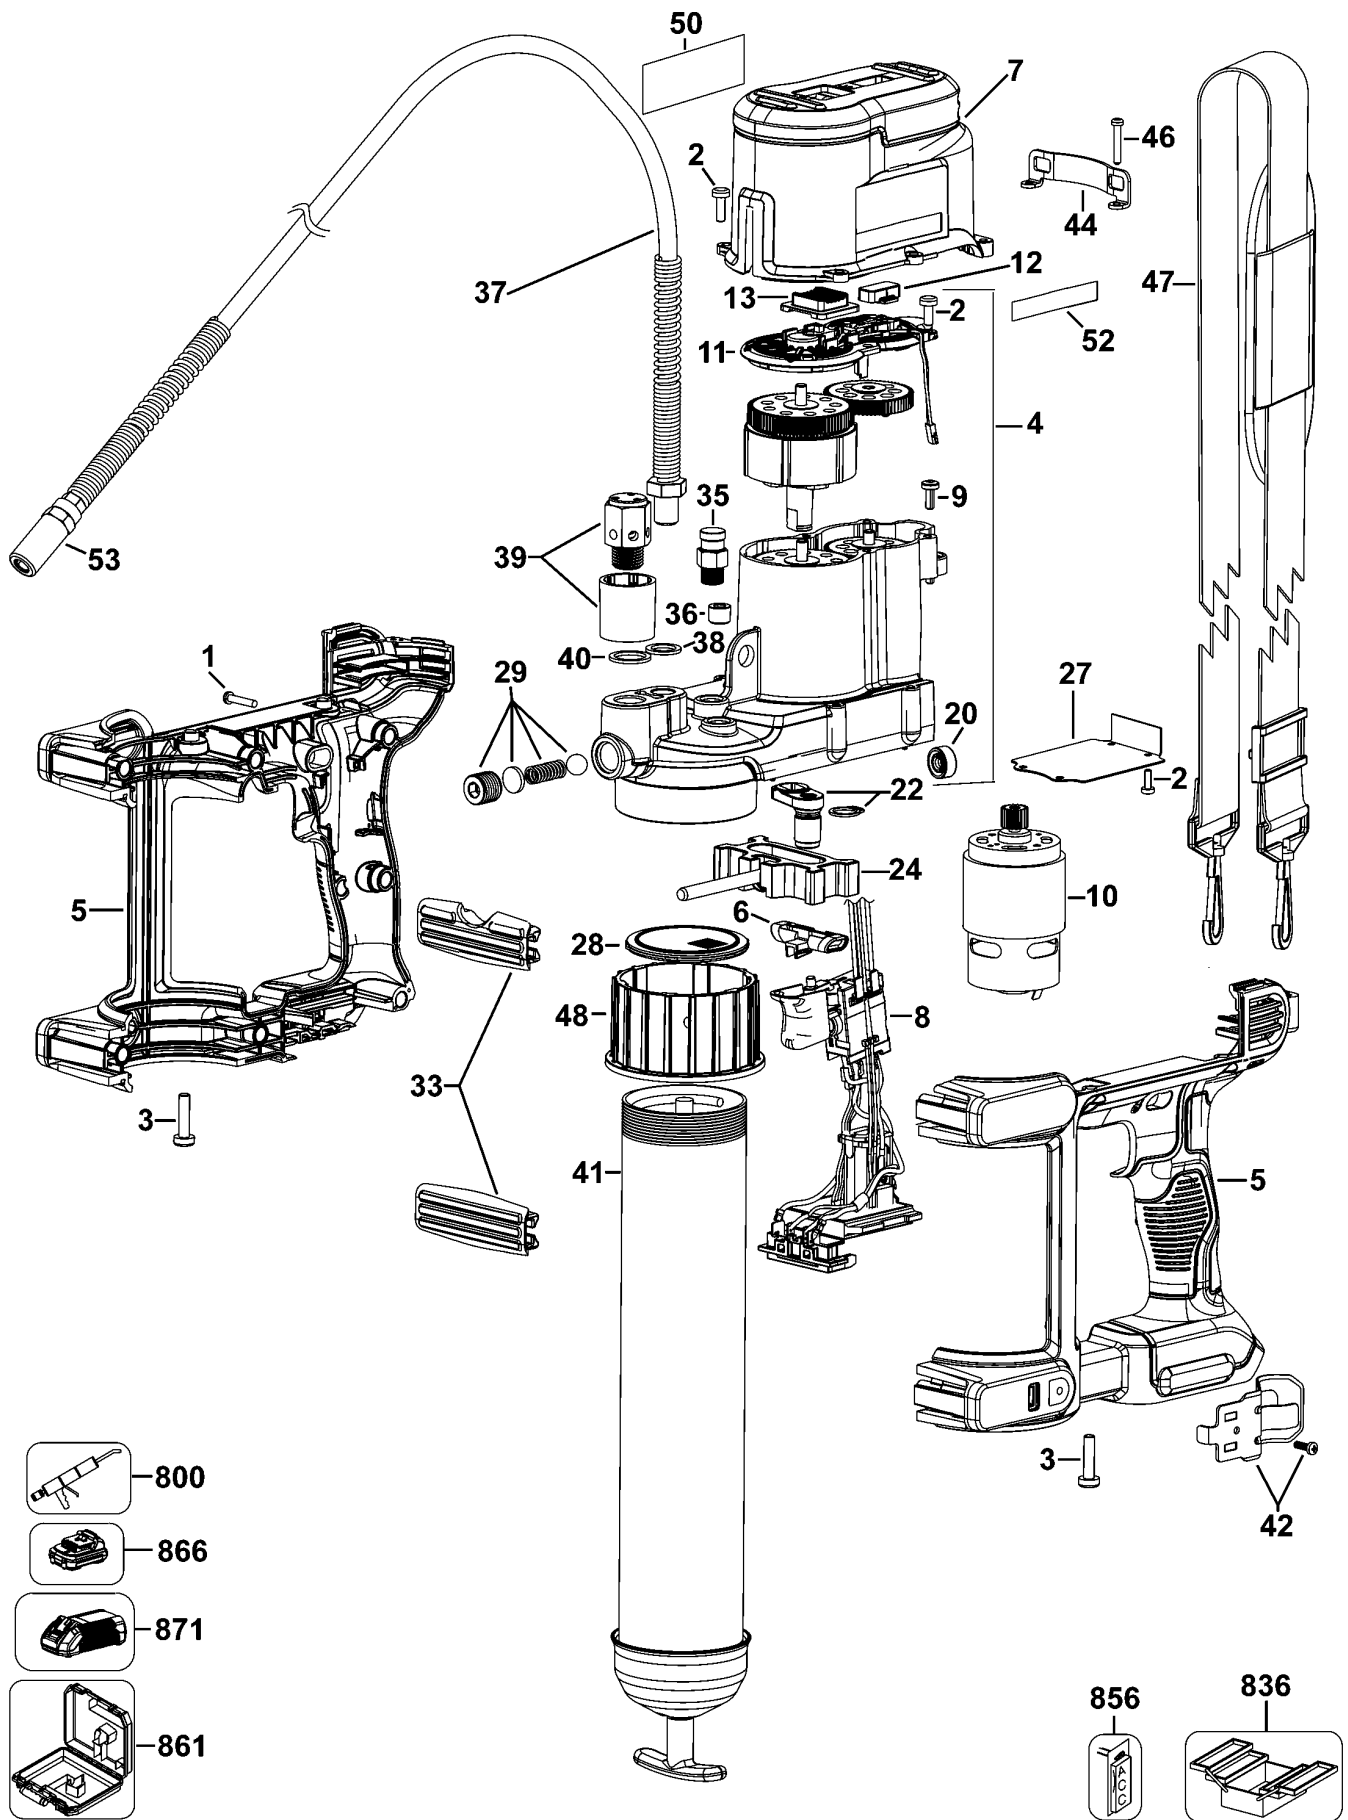

DCGG571 CORDLESS GREASE GUN 1

Parts List DCGG571 CORDLESS GREASE GUN 1

Item	Part Number	Qty	Part Description	General Description	Other Info	Repair Inst	Markets
1	682211-00	8	SCREW			No	QW
2	330045-45	16	SCREW			No	QW
3	330045-15	4	SCREW			No	QW
4	N365766	1	TRANSMISSION SA			No	QW
5	N399287	1	CLAMSHELL SET			No	QW
6	N262579	1	BUTTON LOCK-OFF			No	QW
7	N400745	1	COVER-TOP			No	QW
8	N439829	1	SWITCH SA			No	QW
9	324006-14	2	SCREW			No	QW
10	N447228	1	MOTOR & PINION			No	QW
11	N365758	1	SWITCH SA			No	QW
12	N279401	1	LENS			No	QW
13	N279402	1	BUTTON ON			No	QW
20	N298079	1	SEAL			No	QW
22	N365753	1	CRANK			No	QW
24	N365759	1	PUMP SA			No	QW
27	N519819	1	COVERPLATE			No	QW
28	N365754	1	FILTER			No	QW
29	N365762	1	VALVE KIT			No	QW
33	N376852	1	BUMPER			No	QW
35	N391355	1	VALVE			No	QW
36	N151493	1	PLUG			No	QW
37	N365752	1	HOSE SA		INCL 53	No	QW
38	N365757	1	WASHER SPECIAL			No	QW
39	N365761	1	VALVE KIT			No	QW
40	N365756	1	WASHER SPECIAL			No	QW
41	N365763	1	TUBE SA			No	QW
42	N365764	1	CLIP SA			No	QW
44	N334999	1	MOUNTING BRACKET			No	QW
46	330019-24	2	SCREW			No	QW
47	N332820	1	STRAP			No	QW
48	N340519	1	SPACER			No	QW

Parts List DCGG571 CORDLESS GREASE GUN 1

Item	Part Number	Qty	Part Description	General Description	Other Info	Repair Inst	Markets
50	N330300	1	RATING PLATE			No	QW
52	N398835	1	BRAND LABEL			No	QW
53	N379370	1	COUPLING			No	QW
800	5140061-28	1	GREASE			No	QW
856	N379370	1	COUPLING			No	QW
856	N365752	1	HOSE SA			No	QW
861	N295353	1	KITBOX			No	QW
866	N195933	1	BATTERY 18V - 4.0AH - 72WH	DCB182-XE		No	QW
871	N450536	1	CHARGER SA	DCS565P2-QW / DCB115		No	QW